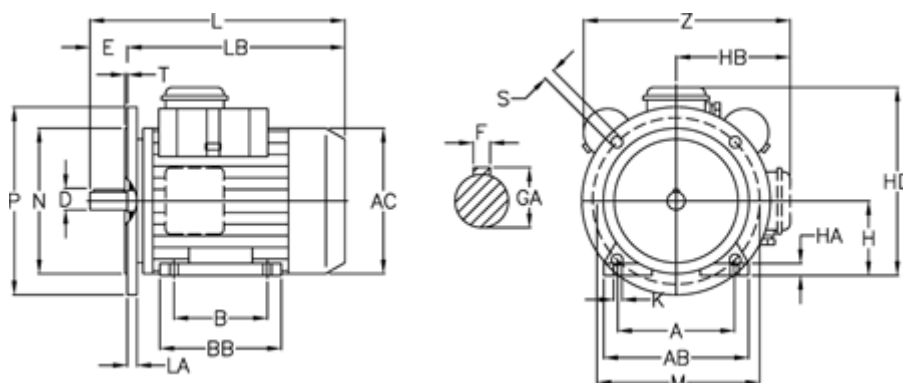

Data Sheet

Article number: 25018467002

Description: ICME Single-phase motor MD63 B4 0,18KW
4 - 1400 rpm 1x230 Volt 50Hz B3/B5 with starting & running capacitor

Measures

A = 100	H = 63	N = 95
AB = 126	HA = 10	P = 140
AC = 124	HB = 98	S = 9.5
B = 80	K = 7	T = 3
D = 11	L = 241	Z = 170
E = 23	LA = 10	
F = 4	LB = -	
GA = 12.5	M = 115	